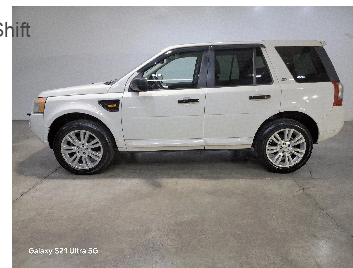

## 2009 Land Rover LR2 HSE Sport Utility 4D

**Stock #:** 136397      **VIN:** SALFR24N69H136397  
**Mileage:** 125,308      **Engine:** 6-Cyl, 3.2 Liter  
**Transmission:** Automatic      **Ext. Color:** White

## COMFORT EQUIPMENT & ACCESSORIES

- Power Door Locks
- Air Conditioning
- Dual Air Bags
- Power Steering
- CD/MP3 (Multi Disc)
- Cruise Control
- AWD
- Side Air Bags
- ProLogic II Sound
- AM/FM Stereo
- Parking Sensors
- Dual Power Seats
- Hill Descent Control
- Tilt & Telescoping Wheel
- F&R Head Curtain Air Bags
- Anti-Theft System
- Knee Air Bags
- Traction Control
- Keyless Entry
- Satellite Feature
- Stability Control
- Fog Lights
- Power Windows
- Alloy Wheels
- Automatic, 6-Spd w/Overdrive & CommandShift
- Leather
- ABS (4-Wheel)
- Dual Moon Roofs
- 6-Cyl, 3.2 Liter